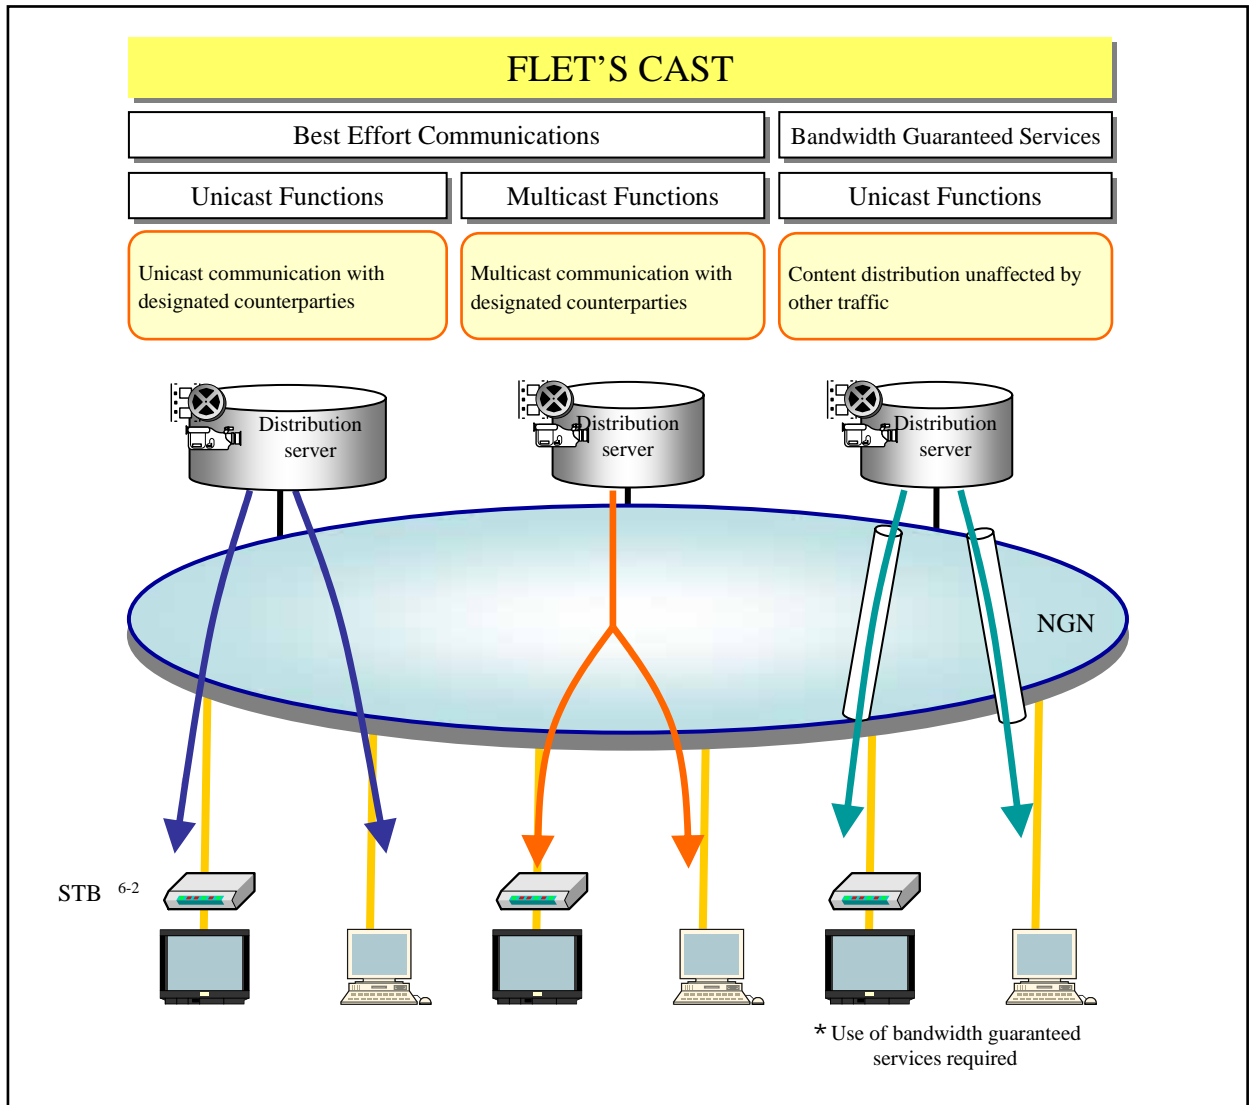

"FLET'S Cast"

1. Outline of Services

- This service for content providers connects their distribution servers to the NGN, enabling the distribution of movies, music and other content using the IPv6 addresses of "FLET S Hikari Next" customers.
- In addition to best effort communication services, we will provide bandwidth guaranteed communications *6-1, enabling distribution of content unaffected by other traffic.

*6-2 STB (Set Top Box)

2. Service Charge

(1) Service Charges for Content Providers

Service	Menu			Monthly charge
FLET'S Cast	Best effort communication	1Gbps	Single class	¥2,800,000 (¥2,940,000 incl. tax)
			Dual class	¥5,600,000 (¥5,880,000 incl. tax)
	Multicast function usage charge (Basic charge)	1Gbps		¥2,500,000 (¥2,625,000 incl. tax)
	Multicast function usage charge *6-3 (Additional charge)			¥200 yen + / no. of distribution circuits (¥210 yen incl. tax)
	Bandwidth guaranteed communication	1Gbps	Single class	Business user charges are set (Example) ¥3,000,000 + charges for usage exceeding a certain level (¥3,150,000 incl. tax + usage charges)