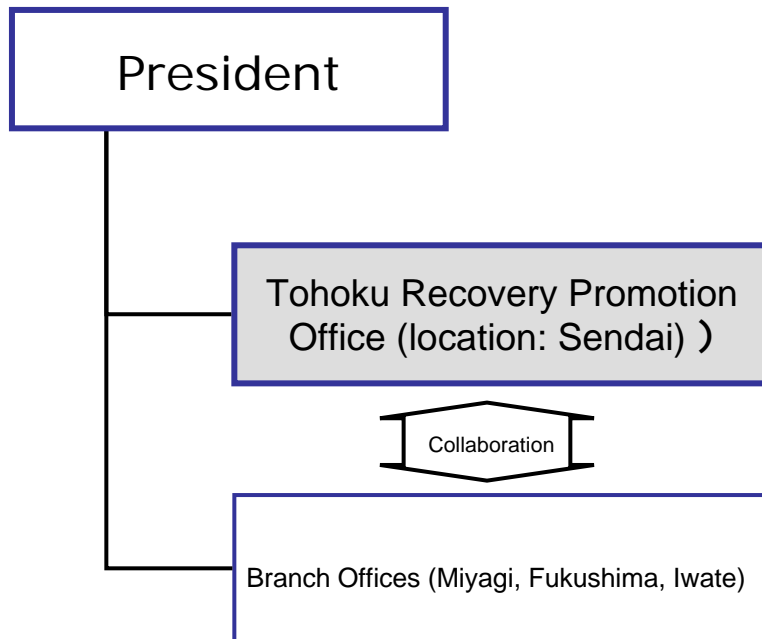

6. Structure Towards Full-Fledged Restoration and Recovery

- To centrally promote the full-fledged restoration and recovery of facilities in the Tohoku region NTT East appointed an Executive Vice President supervising Tohoku Recovery Promotion and established a “Tohoku Recovery Promotion Office” (location: Sendai) as an organization directly connected to the President (scheduled for May 16).

Recovery Promotion Structure (established May 16)

Established with the aim to promote the building of new telecommunications infrastructure associated with the recovery plans of local governments in collaboration with the respective branch offices, as well as to centrally undertake the full-fledged restoration and recovery of facilities