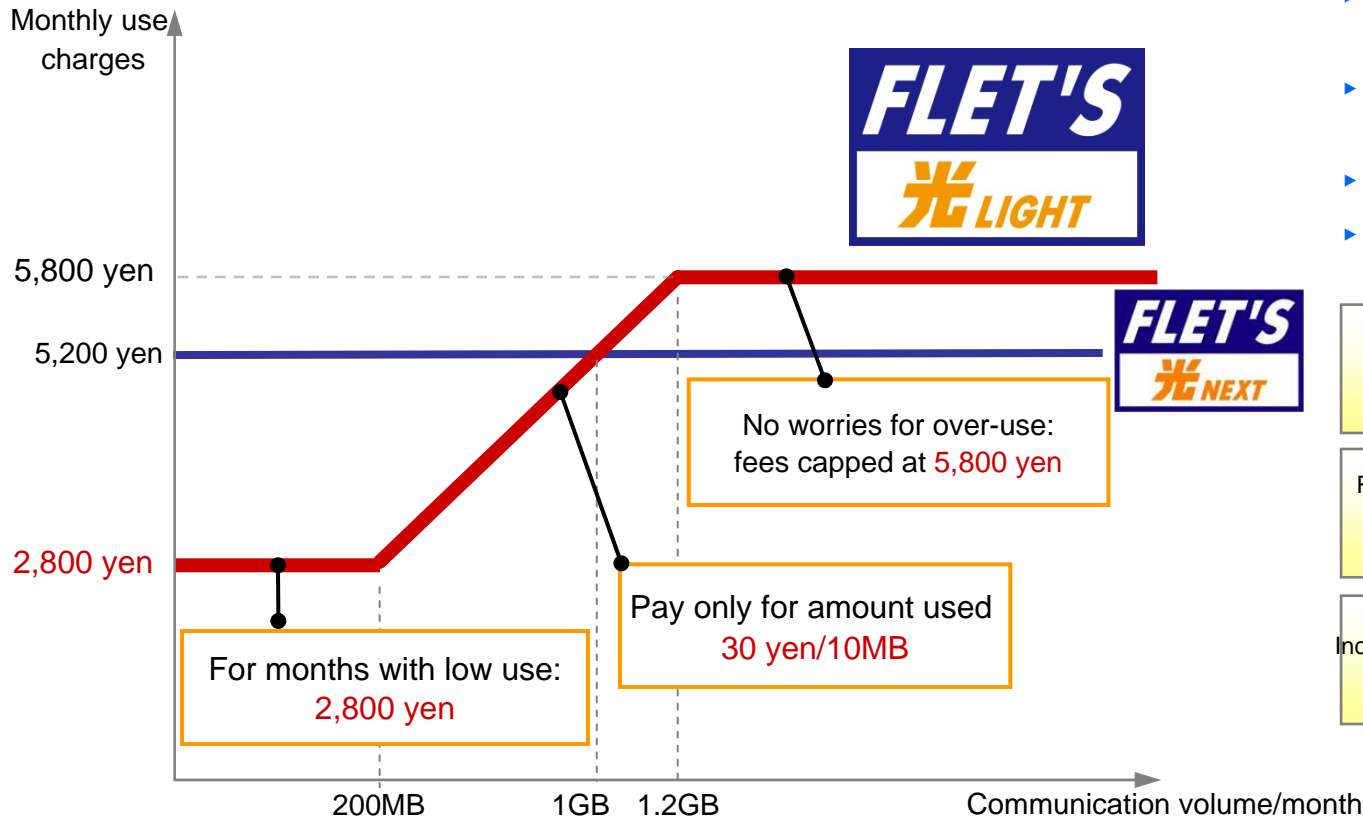

(Reference) FLET'S Hikari Light

Rate Structure

Service Specs

- ▶ Optical access service with two-tier fixed rate structure
- ▶ High speed, with maximum transmission rates of 100 Mbps
- ▶ Low monthly base charges
- ▶ Various supplemental services available