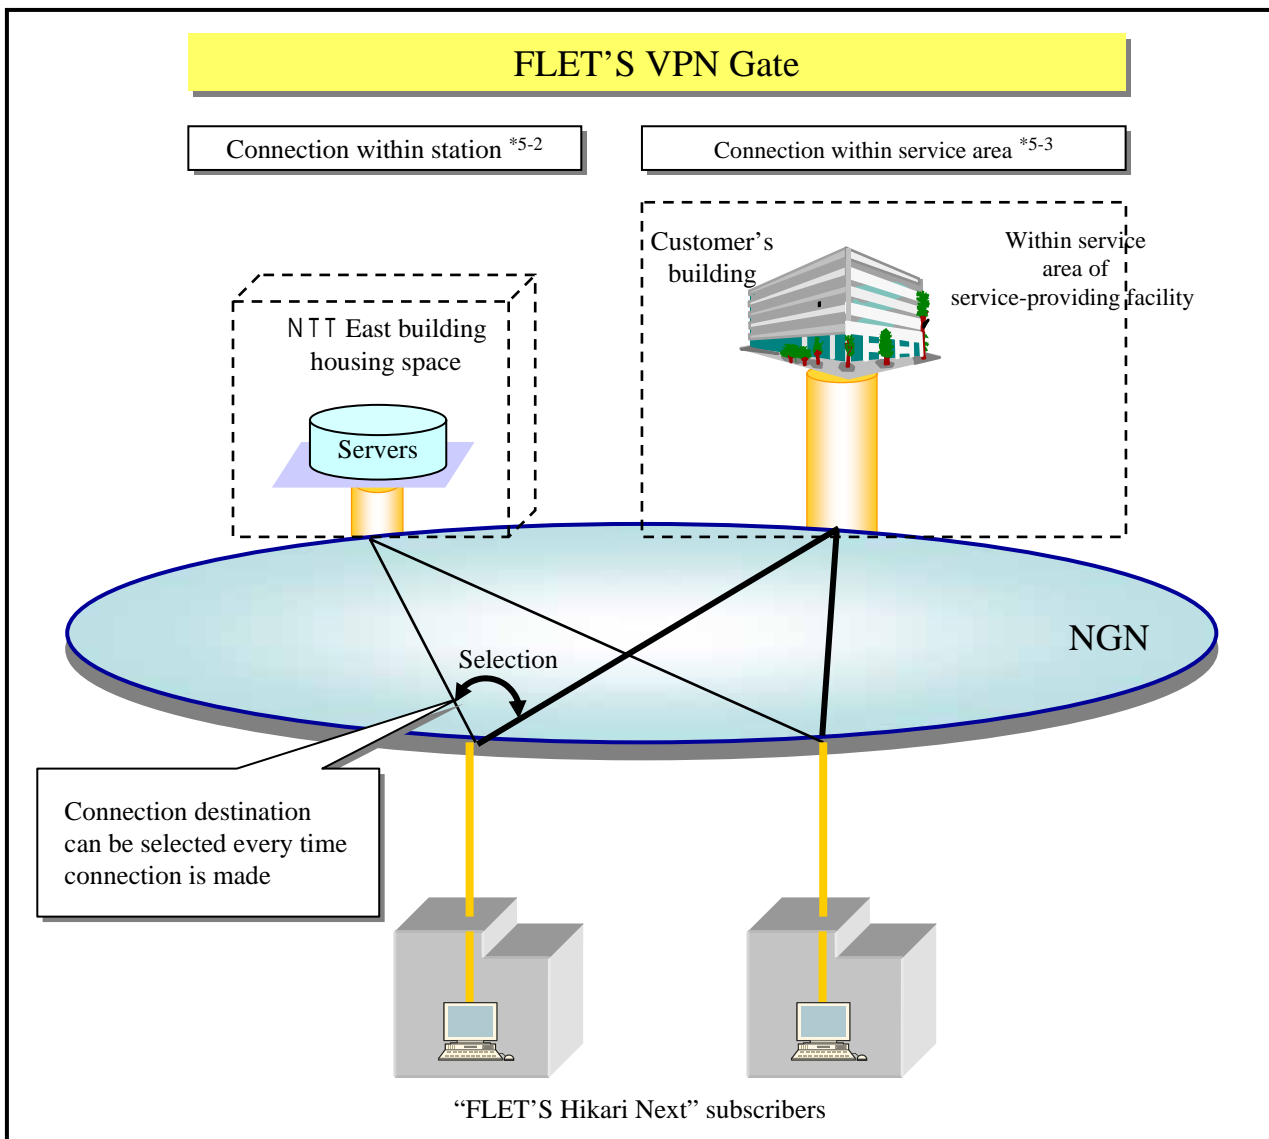

"FLET'S VPN Gate"

1. Outline of Services

- This is a new VPN service that, by connecting a customer's network and servers to the lines of "FLET'S VPN Gate" subscribers, achieves center-end communication between corporate customers and "FLET'S VPN Gate" subscribers.
- The service enables the easy construction of a private network with offices using "FLET'S Hikari Next", and is designed for businesses in communications business and other corporate customers.
- As an option function enabling use of "FLET'S VPN Gate" worry-free with greater security, the service offers a "line data forwarding function," which forwards the "customer ID*5-1, which is assigned to each "FLET'S Hikari Next" line, to a customer-authentication server.
- We also plan to offer "FLET'S VPN Wide," which will enable easy construction of a low-cost private network among "FLET'S Hikari Next" subscribers.

*5-1: A "customer ID" is a unique 13-character code starting with the letters CAF that is assigned to each "FLET'S Hikari Next" customer. It can be found on the "introduction to the start of communication" sent after subscribing.

5-2 In this format, connection with customer servers is made in the housing space of a building from where service is provided.

5-3 In this format, connection with customer servers is made inside the service area of a building from where service is provided..